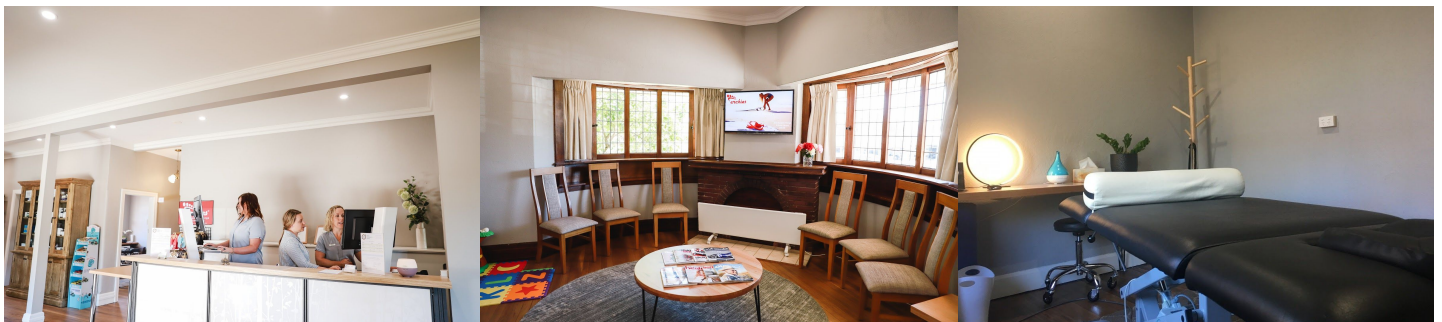

Complementary Practitioner or Myotherapy or Remedial Therapist

Are you looking to join a team:

- that thrives on offering quality, friendly services to our community
- that is dedicated to maintaining an excellent work space and environment -in all areas
- where it's safe to be real
- that has each other's backs
- that welcomes new, innovative ideas - we love to find ways to do things better
- that's passionate about growth and development -both personally and professionally
- that has fun along the way

For the right person the position can be tailored to suit your needs and goals, including:

- hours
- generous, secure remuneration
- training support and mentoring
- relocation support

The practice is located in the riverside town of Tumut, nestled at the foothills of the Snowy Mountains. Tumut is about halfway between Sydney and Melbourne, and just over 2 hr drive to Canberra. Hiking, cycling, snow and water sports are on our doorstep, with the picturesque blowring dam and national parks a short 15 min drive away.